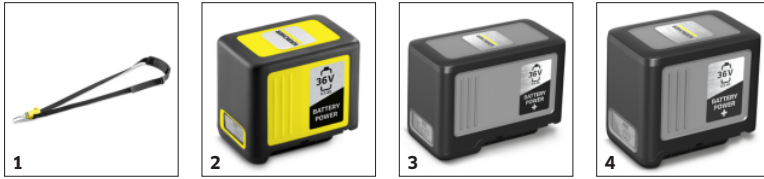

EQUIPMENT FOR LB 930/36 BP 1.042-507.0

	Order no.	Description	
MACHINE ACCESSORIES			
Shoulder belt universal	1 2.042-016.0		☒
BATTERIES			
Accumulator special accessories 36V 5,0	2 2.445-031.0		☐
Battery Power+ 36/75	3 2.445-043.0		☐
Battery Power+ 36/60	4 2.042-022.0		☐

■ Included in delivery. □ Available accessories.