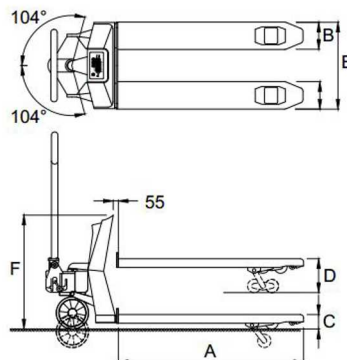

Top quality

Advanced functions

FUNCTIONS

- Automatic and manual zero correction
- Gross/net weighing
- Automatic and manual tare
- Totalling with sequence number
- Code entry (5-digit)
- RS232 port for connection with printer
- Extra port for Bluetooth option board
- Bluetooth 4.0 for RAVAS WeightsApp
- Internal clock
- Error messages in display
- Automatic switch-of after 30 minutes of non-use
- kg/lb toggle

STANDARD SPECIFICATIONS

- Weighing capacity 2.000 kg
- Graduation multirange:
 - 0 - 200 kg: graduation 0,2 kg
 - 200 - 500 kg: graduation 0,5 kg
 - 500 - 2.000 kg: graduation 1 kg
- Max. tolerance 0,1% of the load lifted
- Display LCD, digit height 18 mm, backlight
- Keypad 5 function keys, on/of key
- Protection class load cells IP67, indicator IP65
- Battery 12Vdc/1.2Ah, exchangeable; battery charger included (lead-acid)
- Battery life 30 hours, low battery indication in display
- Charger 230V/12Vdc - 300 mA
- Charging time approximately 6 hours
- Steering wheels rubber
- Loading wheels polyurethane, tandem
- Colour red (RAL 3000), epoxy painted
- Own weight 120 kg
- Pump quick lift

DIMENSIONS IN MM

A	Fork length	1150
B	Fork width	180
C	Minimum fork height	90
	Space underneath fork	22
D	Maximum fork height	210
	Lifting height	120
E	Width over forks	555
F	Height to top indicator	800
	Tolerance +/-	3 mm