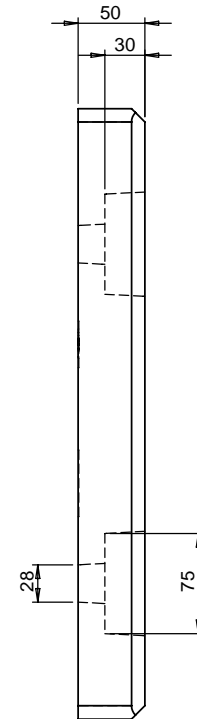

# TWB-1018-2-N11Y

## Nylon Dock Bumper Configurations 1018-2

MATERIAL	LPC 6PLA 12P Yellow (Yellow)
WEIGHT	5kg
ESTIMATED LEADTIME	EX STOCK
RECOMM. EXTRAS	50mm Backing spacer (TWB-1018-2)
RECOMM. FIXINGS	TWB-F4

All dimensions shown are in millimetres and are intended for reference purposes only; exact product measurements may vary due to applied tolerances and methods of manufacture