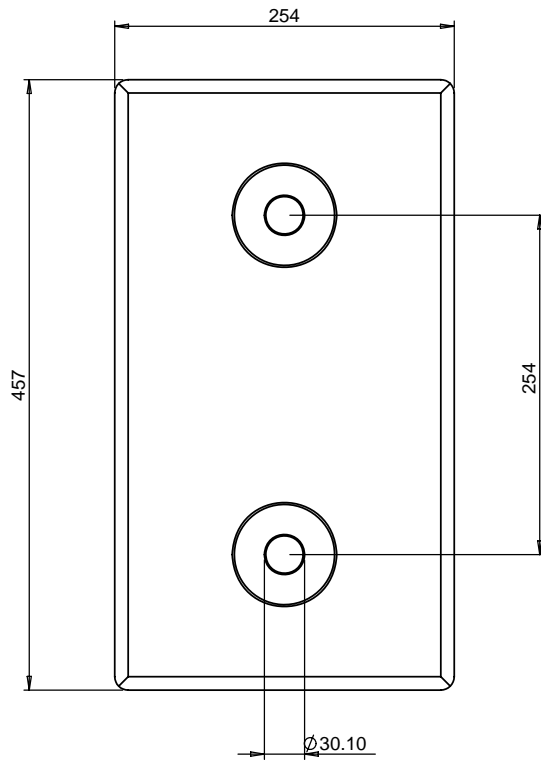

# TWB-1018-2-N11Y

## Nylon Dock Bumper Configurations 1018-2

MATERIAL	LPC 6PLA 12P Yellow (Yellow)
WEIGHT	5kg
ESTIMATED LEADTIME	EX STOCK
RECOMM. EXTRAS	50mm Backing spacer (TWB-1018-2)
RECOMM. FIXINGS	TWB-F4

All dimensions shown are in millimetres and are intended for reference purposes only; exact product measurements may vary due to applied tolerances and methods of manufacture