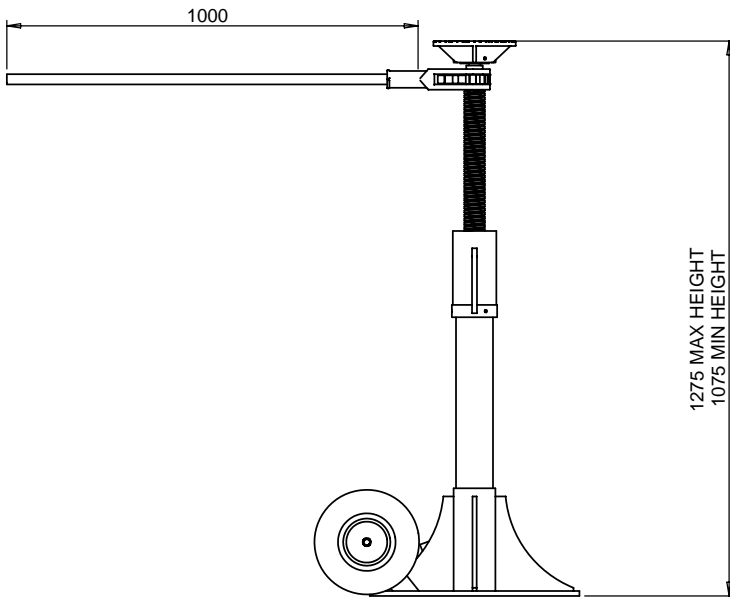

## PART No: TWCJ

Trailer Safety Supports are designed to provide additional support under the fifth wheel of a parked trailer, without a cab, during loading and unloading. There is a handle included that allows for easy adjustment of the support through a screw mechanism. The maximum supporting load required varies greatly depending on trailer type, weight distribution and the nature of the load. See table below for details of the available capacities.

HEIGHT RANGE	MIN HEIGHT:	1075mm
	MAX HEIGHT:	1275mm
ESTIMATED LEADTIME	EX STOCK	
OPTIONAL EXTRAS	TWCJ-SS	SAFETY SIGN

MODEL NO.	SUPPORTING CAPACITY (Kg)	WEIGHT (Kg)
TWCJ-4253-1	26500	70
TWCJ-4253-2	36500	79

All dimensions shown are in millimetres and are intended for reference purposes only; exact product measurements may vary due to applied tolerances and methods of manufacture