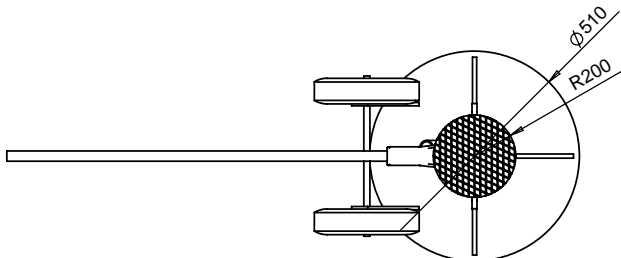

## PART No: TWCJ

Trailer Safety Supports are designed to provide additional support under the fifth wheel of a parked trailer, without a cab, during loading and unloading. There is a handle included that allows for easy adjustment of the support through a screw mechanism. The maximum supporting load required varies greatly depending on trailer type, weight distribution and the nature of the load. See table below for details of the available capacities.

HEIGHT RANGE	MIN HEIGHT:	1075mm
	MAX HEIGHT:	1275mm
ESTIMATED LEADTIME	EX STOCK	
OPTIONAL EXTRAS	TWCJ-SS	SAFETY SIGN

MODEL NO.	SUPPORTING CAPACITY (Kg)	WEIGHT (Kg)
TWCJ-4253-1	26500	70
TWCJ-4253-2	36500	79

All dimensions shown are in millimetres and are intended for reference purposes only; exact product measurements may vary due to applied tolerances and methods of manufacture