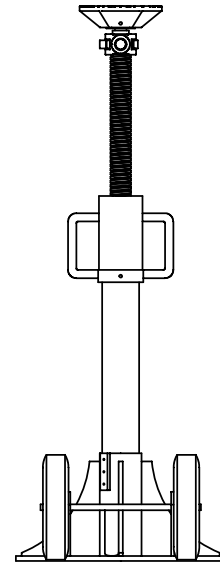

## PART No: TWCJ

Trailer Safety Supports are designed to provide additional support under the fifth wheel of a parked trailer, without a cab, during loading and unloading. There is a handle included that allows for easy adjustment of the support through a screw mechanism. The maximum supporting load required varies greatly depending on trailer type, weight distribution and the nature of the load. See table below for details of the available capacities.

HEIGHT RANGE	MIN HEIGHT:	1075mm
	MAX HEIGHT:	1275mm
ESTIMATED LEADTIME	EX STOCK	
OPTIONAL EXTRAS	TWCJ-SS	SAFETY SIGN

MODEL NO.	SUPPORTING CAPACITY (Kg)	WEIGHT (Kg)
TWCJ-4253-1	26500	70
TWCJ-4253-2	36500	79

All dimensions shown are in millimetres and are intended for reference purposes only; exact product measurements may vary due to applied tolerances and methods of manufacture